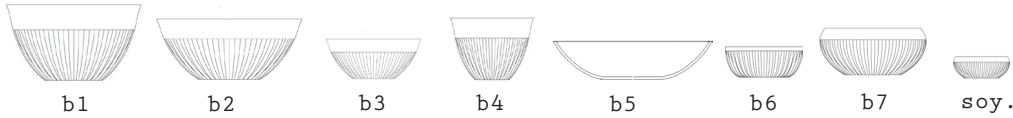

ALiCE . BOWLS

b1.	ramen bowl	160 x 85mm	€ 58,-
b2.	noodle bowl	170 x 65mm	€ 58,-
b3.	pudding bowl	140 x 55mm	€ 45,-
b4.	tea bowl	105 x 75mm	€ 45,-
b5.	soup bowl	210 x 40mm	€ 58,-
b6.	ice cream bowl	115 x 40mm	€ 36,-
b7.	muesli bowl	120 x 60mm	€ 51,-
soy.	soy dish	85 x 30mm	€ 32,-