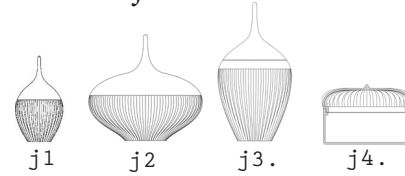

ALiCE . JARS

j1. sugarbowl	80 x h 140mm	€ 83,-
j2. cookie jar (inc. lid)	150 x h 160mm	€ 155,-
j3. candy jar (inc. lid)	115 x h 215mm	€ 155,-
j4. bisquit jar (inc. lid)	140 x h 95mm	€ 155,-
alb. albarello (inc. lid)	130 x h 3800mm	€ 220,-

ALiCE . BREAKFAST

but. butter dish		165 x 120 x 65mm	€ 109,-
j1. sugarbowl		80 x 140mm	€ 83,-
soy. soy dish		85 x 30mm	€ 32,-
t1. teapot LARGE	1,50l	155 x 190mm	€ 225,-
t5. teapot WARMER		140 x 95mm	€ 155,-
d4. cup with handle	0,20l	90 x 85mm	€ 54,-
t3. creamer	0,25l	80 x 100mm	€ 58,-
t4. creamer mini	0,10l	70 x 75mm	€ 38,-
egg. egg cup		50 x 55mm	€ 32,-
s1. salt & pepper set with wooden tray		Ø 125mm	€ 80,-
v4. vase ONION		100 x 130mm	€ 64,-
p2. plate XSMALL		Ø 130mm	€ 38,-
p3. plate SMALL		Ø 170mm	€ 42,-
p4. plate MEDIUM		Ø 210mm	€ 51,-