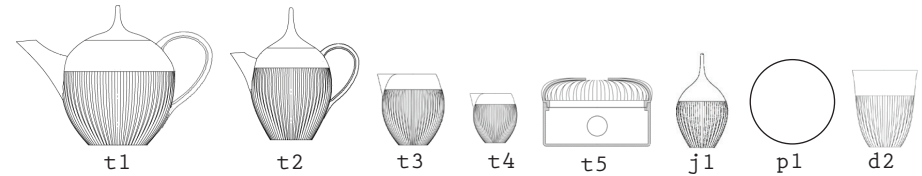

ALiCE . TEAPOTS | CREAMER | TEAPOT WARMER | SUGAR BOWL

t1. teapot LARGE	1,50l	155 x 190mm	€ 225,-
t2. teapot SMALL	0,50l	107 x 175mm	€ 190,-
t3. creamer	0,25l	80 x 100mm	€ 58,-
t4. creamer mini	0,10l	70 x 75mm	€ 38,-
t5. teapot WARMER		140 x 95mm	€ 155,-
j1. sugarbowl		80 x 140mm	€ 83,-
d2. beaker SMALL	150ml	75 x 80mm	€ 42,-
p1. plate MINI		Ø 115mm	€ 28,-

RETAIL PRICELIST 2023
all rights reserved @ feinedinge*
www.feinedinge.at