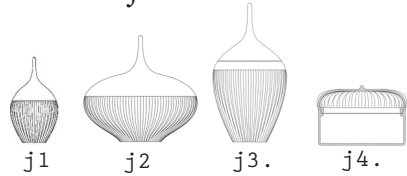

ALiCE . JARS

j1. sugarbowl	80 x h 140mm	€ 83,-
j2. cookie jar (inc. lid)	150 x h 160mm	€ 155,-
j3. candy jar (inc. lid)	115 x h 215mm	€ 155,-
j4. bisquit jar (inc. lid)	140 x h 95mm	€ 155,-
alb. albarello (inc. lid)	130 x h 3800mm	€ 220,-

ALiCE . BREAKFAST

but. butter dish		165 x 120 x 65mm	€ 109,-
j1. sugarbowl		80 x 140mm	€ 83,-
soy. soy dish		85 x 30mm	€ 32,-
t1. teapot LARGE	1,50l	155 x 190mm	€ 225,-
t5. teapot WARMER		140 x 95mm	€ 155,-
d4. cup with handle	0,20l	90 x 85mm	€ 54,-
t3. creamer	0,25l	80 x 100mm	€ 58,-
t4. creamer mini	0,10l	70 x 75mm	€ 38,-
egg. egg cup		50 x 55mm	€ 32,-
s1. salt & pepper set with wooden tray		Ø 125mm	€ 80,-
v4. vase ONION		100 x 130mm	€ 64,-
p2. plate XSMALL		Ø 130mm	€ 38,-
p3. plate SMALL		Ø 170mm	€ 42,-
p4. plate MEDIUM		Ø 210mm	€ 51,-