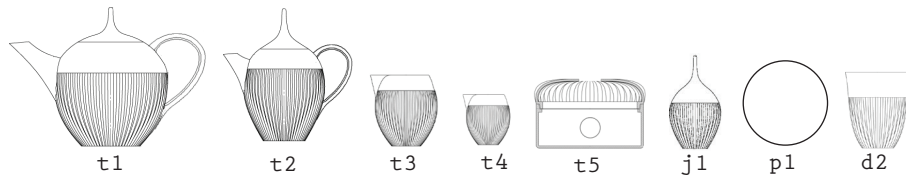

ALiCE . TEAPOTS | CREAMER | TEAPOT WARMER | SUGAR BOWL

t1. teapot LARGE	1,50l	155 x 190mm	€ 225,-
t2. teapot SMALL	0,50l	107 x 175mm	€ 190,-
t3. creamer	0,25l	80 x 100mm	€ 58,-
t4. creamer mini	0,10l	70 x 75mm	€ 38,-
t5. teapot WARMER		140 x 95mm	€ 155,-
j1. sugarbowl		80 x 140mm	€ 83,-
d2. beaker SMALL	150ml	75 x 80mm	€ 42,-
p1. plate MINI		Ø 115mm	€ 28,-

RETAIL PRICELIST 2023
all rights reserved @ feinedinge*
www.feinedinge.at