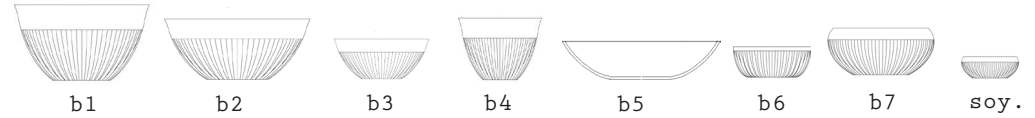

ALiCE . BOWLS

b1.	ramen bowl	160 x 85mm	€ 58,-
b2.	noodle bowl	170 x 65mm	€ 58,-
b3.	pudding bowl	140 x 55mm	€ 45,-
b4.	tea bowl	105 x 75mm	€ 45,-
b5.	soup bowl	210 x 40mm	€ 58,-
b6.	ice cream bowl	115 x 40mm	€ 36,-
b7.	muesli bowl	120 x 60mm	€ 51,-
soy.	soy dish	85 x 30mm	€ 32,-

ALiCE . PLATES

p1.	plate MINI	Ø 115mm	€ 28,-
p2.	plate XSMALL	Ø 130mm	€ 38,-
p3.	plate SMALL	Ø 170mm	€ 42,-
p4.	plate MEDIUM	Ø 210mm	€ 52,-
p5.	plate LARGE	Ø 260mm	€ 62,-
p6.	plate XLARGE	Ø 330mm	€ 110,-

ALiCE . PLATES

p1.	plate MINI	Ø 115mm	€ 28,-
p2.	plate XSMALL	Ø 130mm	€ 38,-
p3.	plate SMALL	Ø 170mm	€ 42,-
p4.	plate MEDIUM	Ø 210mm	€ 52,-
p5.	plate LARGE	Ø 260mm	€ 62,-
p6.	plate XLARGE	Ø 330mm	€ 110,-

ALiCE . ETAGERES | CAKE STAND | TAPAS SET | SERVING DISH

e1.	etagere LOW (3 plates)	h 330mm	€ 220,-
e2.	etagere HIGH (4 plates)	h 420mm	€ 255,-
e0.	tapas plate	Ø 330mm	€ 170,-
e4.	tapas dish HIGH	80 x 50mm	€ 33,-
e5.	tapas dish LOW	110 x 30mm	€ 33,-
e3.	tapas serving dish SET	Ø 330mm	€ 325,-
sal.	salad bowl	Ø 270 x h 90mm	€ 145,-
fru.	fruit bowl	Ø 270 x h 40mm	€ 115,-
serv.	serving bowl XL oval	450 x b 350mm	€ 230,-

ALiCE . ETAGERES | CAKE STAND | TAPAS SET | SERVING DISH

e1.	etagere LOW (3 plates)	h 330mm	€ 220,-
e2.	etagere HIGH (4 plates)	h 420mm	€ 255,-
e0.	tapas plate	Ø 330mm	€ 170,-
e4.	tapas dish HIGH	80 x 50mm	€ 33,-
e5.	tapas dish LOW	110 x 30mm	€ 33,-
e3.	tapas serving dish SET	Ø 330mm	€ 325,-
sal.	salad bowl	Ø 270 x h 90mm	€ 145,-
fru.	fruit bowl	Ø 270 x h 40mm	€ 115,-
serv.	serving bowl XL oval	450 x b 350mm	€ 230,-

ALiCE . VASES

alb.	albarello	130 x 380mm	€ 220,-
v1.	vase LARGE	110 x 200mm	€ 155,-
v2.	vase MEDIUM	160 x 155mm	€ 150,-
v3.	vase SMALL	80 x 120mm	€ 60,-
v4.	vase ONION	110 x 130mm	€ 64,-

ALiCE . VASES

alb.	albarello	130 x 380mm	€ 220,-
v1.	vase LARGE	110 x 200mm	€ 155,-
v2.	vase MEDIUM	160 x 155mm	€ 150,-
v3.	vase SMALL	80 x 120mm	€ 60,-
v4.	vase ONION	110 x 130mm	€ 64,-